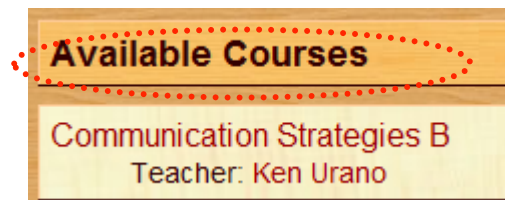

3. Click on "Communication Strategies B".